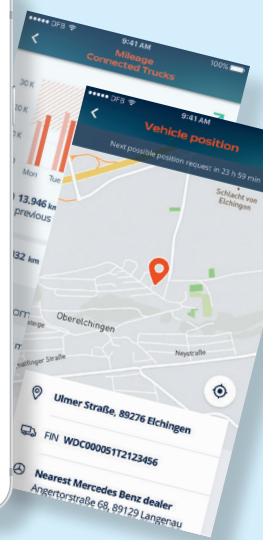

WITH THE FLEETBOARD TRUCK DATA CENTER YOU CAN ACCESS USEFUL VEHICLE INFORMATION WITH A SINGLE TAP.

CUSTOMIZE THE FLEETBOARD CONNECTIVITY SERVICES TO MATCH YOUR INDIVIDUAL NEEDS.

FLEETBOARD MANAGER

The entry to connectivity – simple and fast

- Fleet information directly on your smartphone
- Transparency regarding the optimisation potentials of your fleet

Free of charge

FLEETBOARD SERVICES + MANAGER PRO + MERCEDES-BENZ UPTIME

Comprehensive services for lower operating costs and optimal utilisation of all connected vehicles

- Driver Management
- Fleet Management
- Order Management
- Breakdown prevention
- Efficient repair & maintenance management

In addition to monthly service fees

FLEET BOARD

For more information on Mercedes-Benz Uptime contact your local Mercedes-Benz dealership. To learn more about the Fleetboard Manager call +49 (0)711/17-919 99.

fleetboard.com