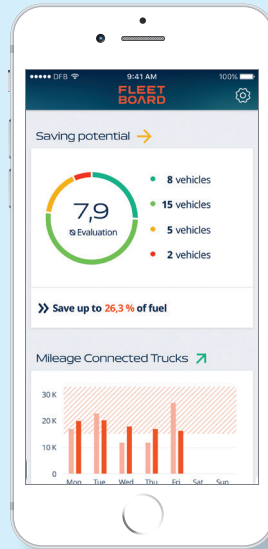

WITH THE FLEETBOARD TRUCK DATA CENTER YOU CAN ACCESS USEFUL VEHICLE INFORMATION WITH A SINGLE TAP.

CUSTOMIZE THE FLEETBOARD CONNECTIVITY SERVICES TO MATCH YOUR INDIVIDUAL NEEDS.

FLEETBOARD MANAGER

The entry to connectivity – simple and fast

- Fleet information directly on your smartphone
- Transparency regarding the optimisation potentials of your fleet

Free of charge

FLEETBOARD SERVICES + MANAGER PRO + MERCEDES-BENZ UPTIME

Comprehensive services for lower operating costs and optimal utilisation of all connected vehicles

- Driver Management
- Fleet Management
- Order Management
- Breakdown prevention
- Efficient repair & maintenance management

In addition to monthly service fees

FLEET BOARD

For more information on Mercedes-Benz Uptime contact your local Mercedes-Benz dealership. To learn more about the Fleetboard Manager call +49 (0)711/17-919 99.

fleetboard.com