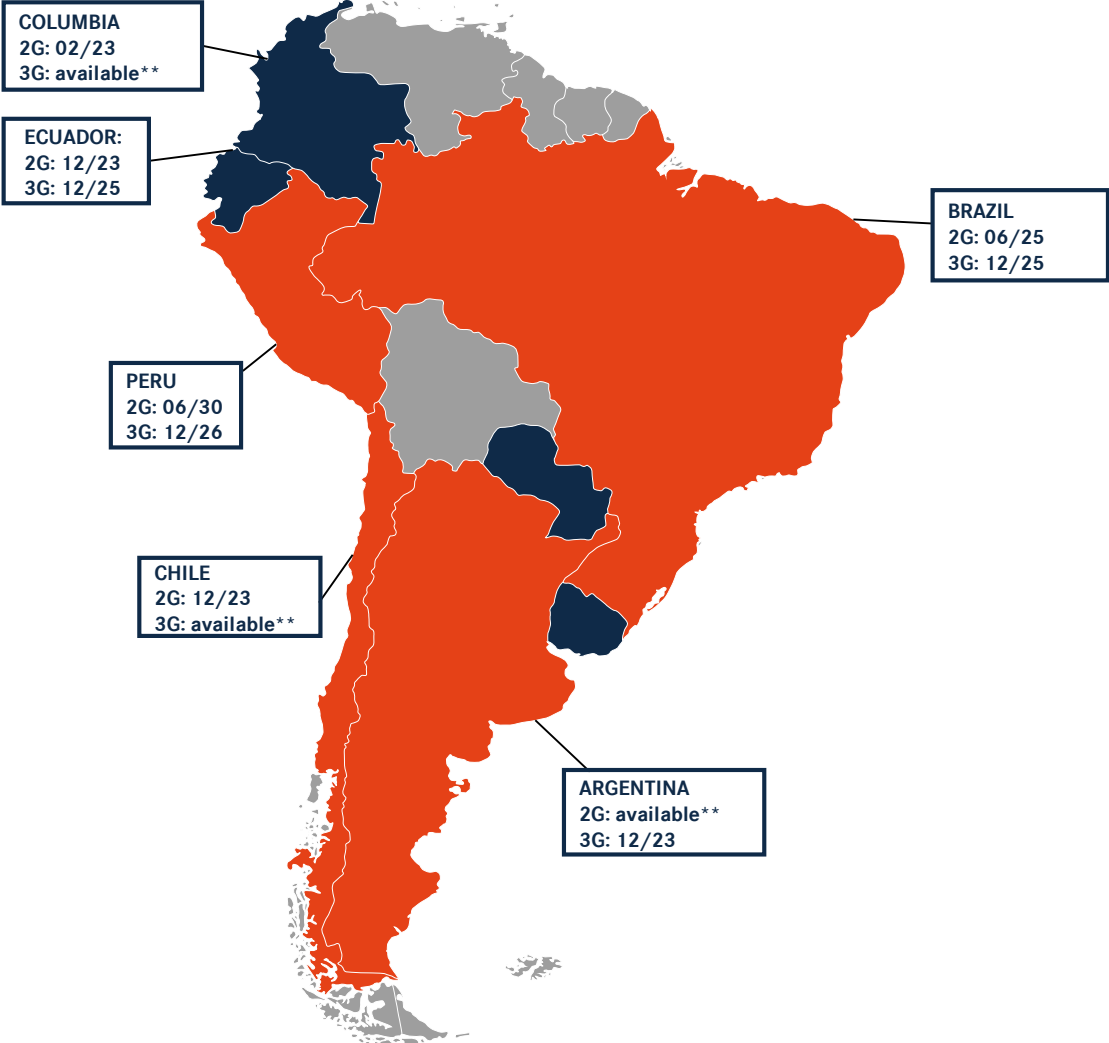

2G/3G NETWORK AVAILABILITY– SOUTH AMERICA (STATUS: 05/23)*

* This list is based on announcements made by GSMA (Global System for Mobile Communications Association) as well as local roaming partners. Therefore, all dates contained are indicative and not binding. For further information or updates, please contact your local provider. Only available networks are listed.

** Network available and no specific shutdown date by the provider.