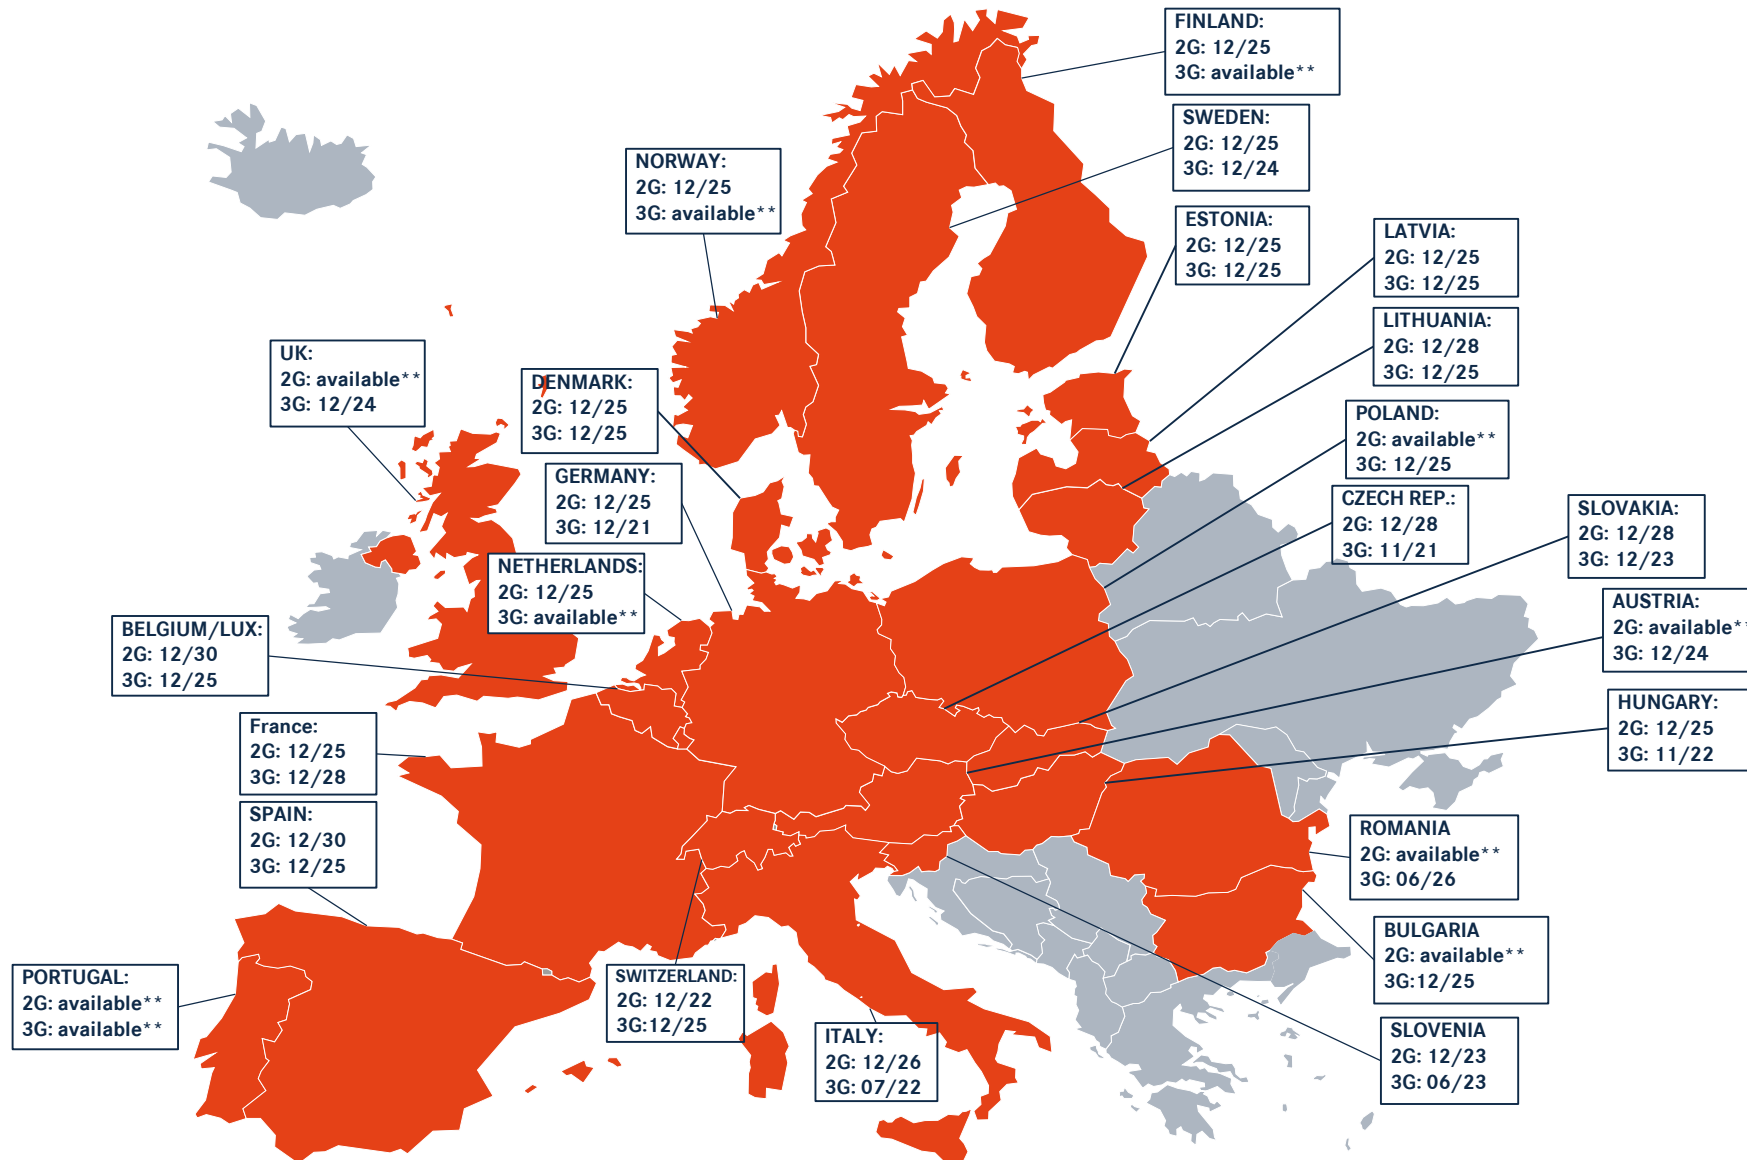

# 2G/3G NETWORK AVAILABILITY (STATUS: 05/23)\*

\* This list is based on announcements made by GSMA (Global System for Mobile Communications Association) as well as local roaming partners. Therefore, all dates contained are indicative and not binding. For further information or updates, please contact your local provider. Only available networks are listed.

\*\* Network available and no specific shutdown date by the provider.

# 2G/3G NETWORK AVAILABILITY– EUROPE (STATUS: 05/23)\*

\* This list is based on announcements made by GSMA (Global System for Mobile Communications Association) as well as local roaming partners. Therefore, all dates contained are indicative and not binding. For further information or updates, please contact your local provider. Only available networks are listed.