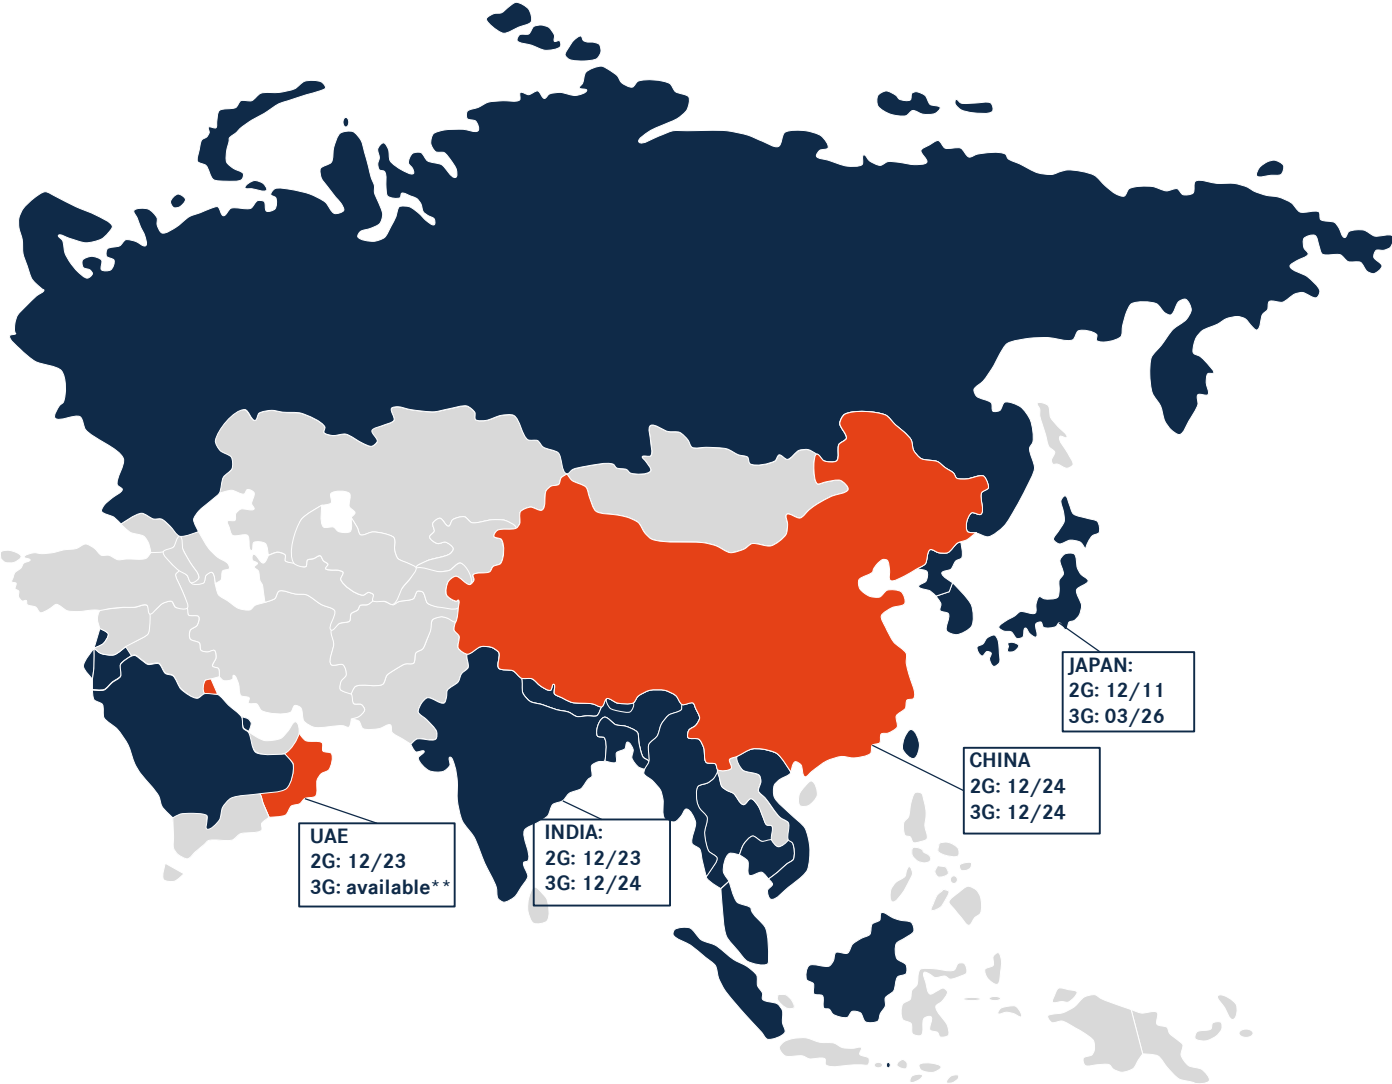

2G/3G NETWORK AVAILABILITY– ASIA (STATUS: 05/23)*

* This list is based on announcements made by GSMA (Global System for Mobile Communications Association) as well as local roaming partners. Therefore, all dates contained are indicative and not binding. For further information or updates, please contact your local provider. Only available networks are listed.

** Network available and no specific shutdown date by the provider.