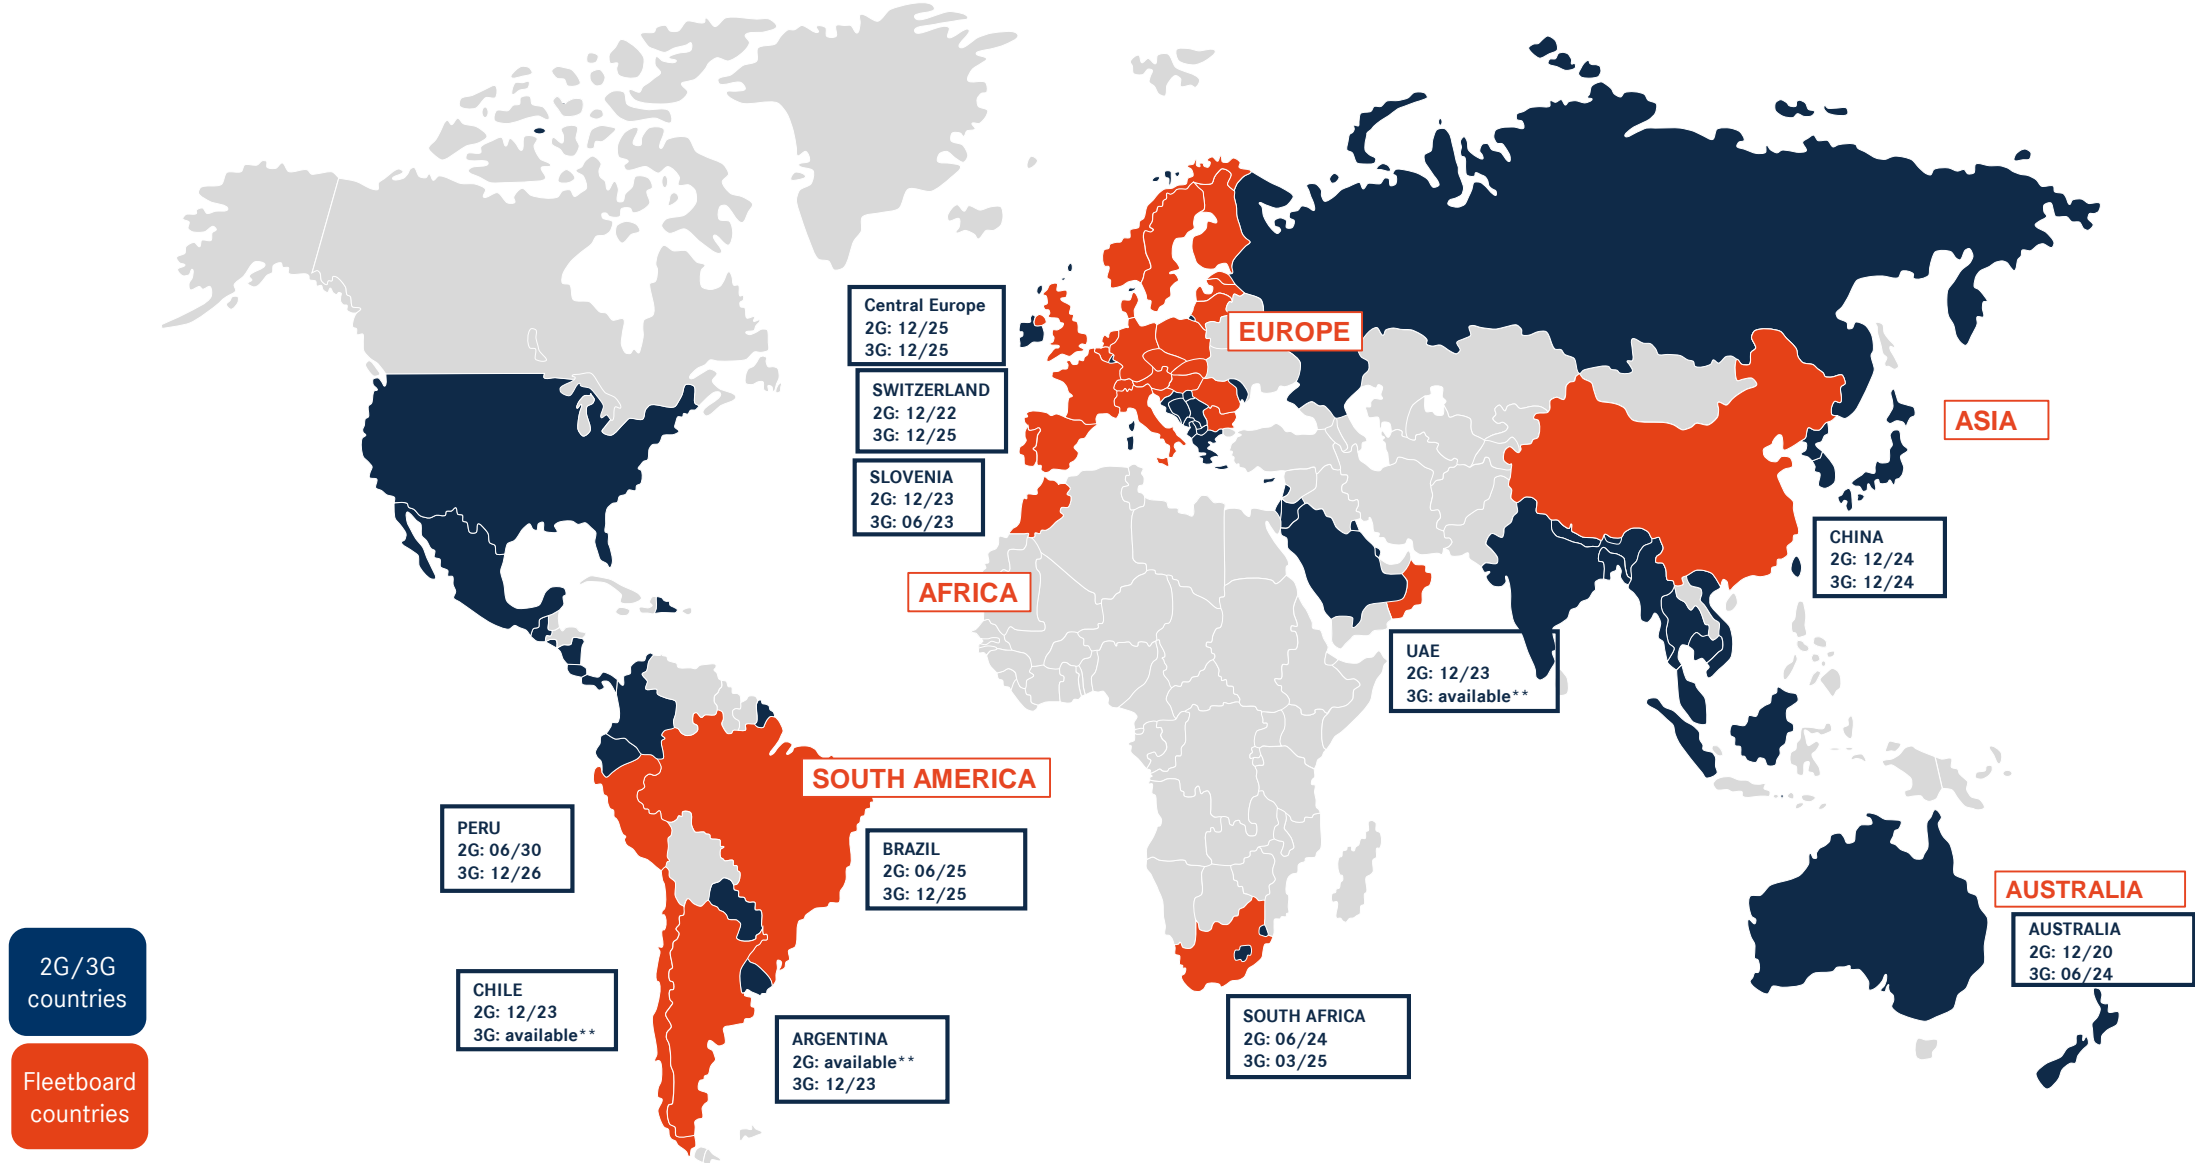

# 2G/3G NETWORK AVAILABILITY (STATUS: 05/23)\*

\* This list is based on announcements made by GSMA (Global System for Mobile Communications Association) as well as local roaming partners. Therefore, all dates contained are indicative and not binding. For further information or updates, please contact your local provider. Only available networks are listed.

\*\* Network available and no specific shutdown date by the provider.

# 2G/3G NETWORK AVAILABILITY– EUROPE (STATUS: 05/23)\*

\* This list is based on announcements made by GSMA (Global System for Mobile Communications Association) as well as local roaming partners. Therefore, all dates contained are indicative and not binding. For further information or updates, please contact your local provider. Only available networks are listed.

# 2G/3G NETWORK AVAILABILITY– SOUTH AMERICA (STATUS: 05/23)\*

\* This list is based on announcements made by GSMA (Global System for Mobile Communications Association) as well as local roaming partners. Therefore, all dates contained are indicative and not binding. For further information or updates, please contact your local provider. Only available networks are listed.